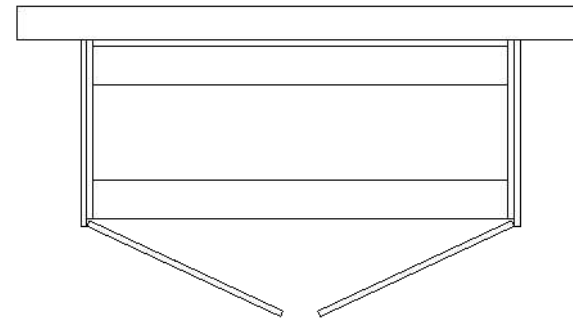

NUMO SKY (SHAKER) 1200 VANITY

FRONT VIEW

SIDE VIEW

* 490 *

* 510 *

TOP VIEW

Australian Made | Made in Melbourne
 Order online at www.tamarajanekitchens.com.au

VANITY DETAILS

Type of Vanity:	Floor Mounted [Numo Series]		
Vanity SKU:	NumoS1200 [Finish Handle Stone Selection]		
Stone Finish:	Engineered Stone [20 mm] (from selected range) One waste hole & tap hole pre-drilled		
Door/Panel Finish:	Shaker / Hamptons Style Two Pack Door [Matt Finish]		
Carcass	White Melamine Interior with Adjustable Shelf		
Handles:	Surface Mounted Handle		
Total Width:	1200 mm	Total Cabinet Height:	705 mm
Total Depth:	510 mm	Total Vanity Height:	850 mm (inc benchtop)
Hardware:	Soft Closing Doors		

LEGEND

CAB	Cabinet	HR	Hinged Right Door
ADJ	Adjustable Shelf	HL	Hinged Left Door
All measurements in mm. Available as free standing (FS), left wall (LW), right wall (RW) or wall to wall (WW). Designed for Top Mounted Basin Only (not supplied)			
Price for Pre-Assembled Cabinet Only - Installation, Delivery & Fixtures Additional.			