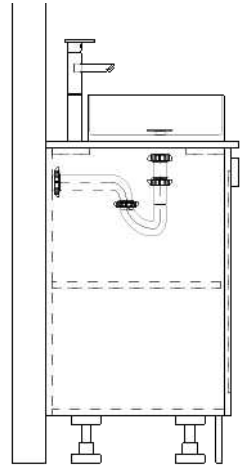

NUMO SKY (SHAKER) 1200 VANITY

FRONT VIEW

SIDE VIEW

* 490 *

* 510 *

TOP VIEW

Australian Made | Made in Melbourne
 Order online at www.tamarajanekitchens.com.au

VANITY DETAILS

Type of Vanity:	Floor Mounted [Numo Series]		
Vanity SKU:	NumoS1200 [Finish Handle Stone Selection]		
Stone Finish:	Engineered Stone [20 mm] (from selected range) One waste hole & tap hole pre-drilled		
Door/Panel Finish:	Shaker / Hamptons Style Two Pack Door [Matt Finish]		
Carcass	White Melamine Interior with Adjustable Shelf		
Handles:	Surface Mounted Handle		
Total Width:	1200 mm	Total Cabinet Height:	705 mm
Total Depth:	510 mm	Total Vanity Height:	850 mm (inc benchtop)
Hardware:	Soft Closing Doors		

LEGEND

CAB	Cabinet	HR	Hinged Right Door
ADJ	Adjustable Shelf	HL	Hinged Left Door
All measurements in mm. Available as free standing (FS), left wall (LW), right wall (RW) or wall to wall (WW). Designed for Top Mounted Basin Only (not supplied)			
Price for Pre-Assembled Cabinet Only - Installation, Delivery & Fixtures Additional.			