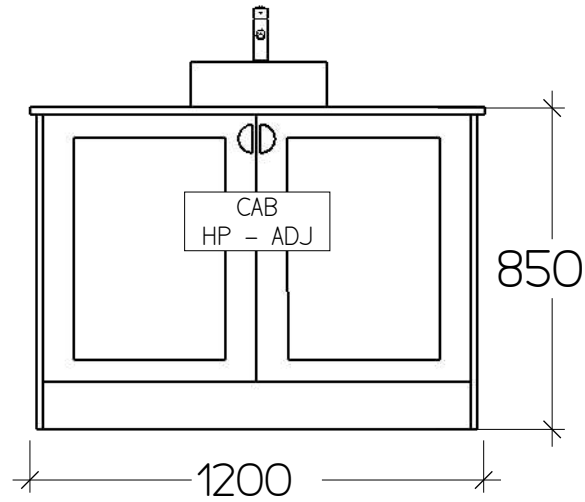

NUMO SKY (SHAKER) 1200 VANITY

FRONT VIEW

SIDE VIEW

* 490 *

* 510 *

TOP VIEW

Australian Made | Made in Melbourne
 Order online at www.tamarajanekitchens.com.au

VANITY DETAILS

Type of Vanity:	Floor Mounted [Numo Series]		
Vanity SKU:	NumoS1200 [Finish Handle Stone Selection]		
Stone Finish:	Engineered Stone [20 mm] (from selected range) One waste hole & tap hole pre-drilled		
Door/Panel Finish:	Shaker / Hamptons Style Two Pack Door [Matt Finish]		
Carcass	White Melamine Interior with Adjustable Shelf		
Handles:	Surface Mounted Handle		
Total Width:	1200 mm	Total Cabinet Height:	705 mm
Total Depth:	510 mm	Total Vanity Height:	850 mm (inc benchtop)
Hardware:	Soft Closing Doors		

LEGEND

CAB	Cabinet	HR	Hinged Right Door
ADJ	Adjustable Shelf	HL	Hinged Left Door
All measurements in mm. Available as free standing (FS), left wall (LW), right wall (RW) or wall to wall (WW). Designed for Top Mounted Basin Only (not supplied)			
Price for Pre-Assembled Cabinet Only - Installation, Delivery & Fixtures Additional.			