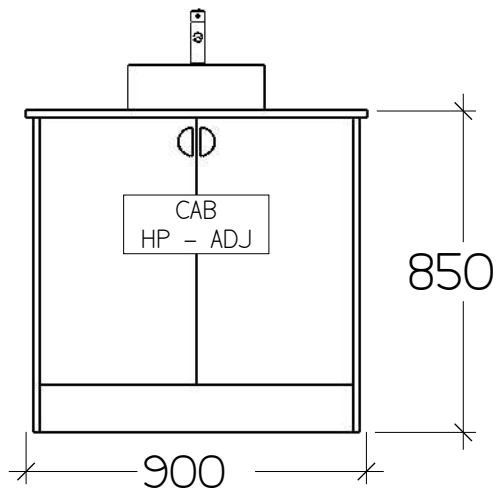

NUMO DECORATIVE 900 VANITY

FRONT VIEW

SIDE VIEW

TOP VIEW

Australian Made | Made in Melbourne
 Order online at www.tamarajanekitchens.com.au

VANITY DETAILS			
Type of Vanity:	Floor Mounted [Numo Series]		
Vanity SKU:	NumoD900 [Finish Handle Stone Selection]		
Stone Finish:	Engineered Stone [20 mm] (from selected range) One waste hole & tap hole pre-drilled		
Door/Panel Finish:	Polytec Decorative Matt Finish (from selected range)		
Carcass	White Melamine Interior with Adjustable Shelf		
Handles:	Surface Mounted Handle or Fingerpull Bevel Finish		
Total Width:	900 mm	Total Cabinet Height:	705 mm
Total Depth:	510 mm	Total Vanity Height:	850 mm (inc benchtop)
Hardware:	Soft Closing Doors		
LEGEND			
CAB	Cabinet	HR	Hinged Right Door
DWR	Drawer	HL	Hinged Left Door
ADJ	Adjustable Shelf		
All measurements in mm. Available as free standing (FS), left wall (LW), right wall (RW) or wall to wall (WW). Designed for Top Mounted Basin Only (not supplied)			
Price for Pre-Assembled Cabinet Only - Installation, Delivery & Fixtures Additional.			
Drawers requiring provision for waste (subject to site inspection/measure) at additional cost			