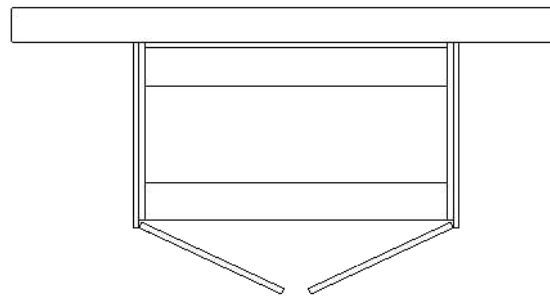

NUMO DECORATIVE 900 VANITY

FRONT VIEW

SIDE VIEW

TOP VIEW

Australian Made | Made in Melbourne
 Order online at www.tamarajanekitchens.com.au

VANITY DETAILS			
Type of Vanity:	Floor Mounted [Numo Series]		
Vanity SKU:	NumoD900 [Finish Handle Stone Selection]		
Stone Finish:	Engineered Stone [20 mm] (from selected range) One waste hole & tap hole pre-drilled		
Door/Panel Finish:	Polytec Decorative Matt Finish (from selected range)		
Carcass	White Melamine Interior with Adjustable Shelf		
Handles:	Surface Mounted Handle or Fingerpull Bevel Finish		
Total Width:	900 mm	Total Cabinet Height:	705 mm
Total Depth:	510 mm	Total Vanity Height:	850 mm (inc benchtop)
Hardware:	Soft Closing Doors		
LEGEND			
CAB	Cabinet	HR	Hinged Right Door
DWR	Drawer	HL	Hinged Left Door
ADJ	Adjustable Shelf		
All measurements in mm. Available as free standing (FS), left wall (LW), right wall (RW) or wall to wall (WW). Designed for Top Mounted Basin Only (not supplied)			
Price for Pre-Assembled Cabinet Only - Installation, Delivery & Fixtures Additional.			
Drawers requiring provision for waste (subject to site inspection/measure) at additional cost			