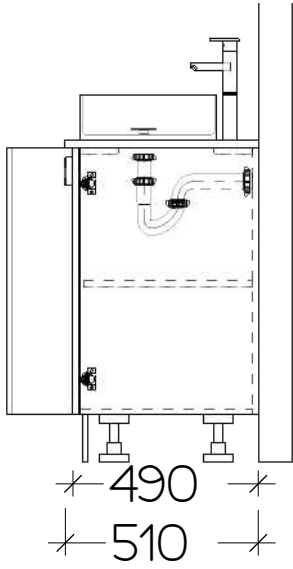

NUMO DECORATIVE 900 VANITY

FRONT VIEW

SIDE VIEW

TOP VIEW

Australian Made | Made in Melbourne
 Order online at www.tamarajanekitchens.com.au

VANITY DETAILS			
Type of Vanity:	Floor Mounted [Numo Series]		
Vanity SKU:	NumoD900 [Finish Handle Stone Selection]		
Stone Finish:	Engineered Stone [20 mm] (from selected range) One waste hole & tap hole pre-drilled		
Door/Panel Finish:	Polytec Decorative Matt Finish (from selected range)		
Carcass	White Melamine Interior with Adjustable Shelf		
Handles:	Surface Mounted Handle or Fingerpull Bevel Finish		
Total Width:	900 mm	Total Cabinet Height:	705 mm
Total Depth:	510 mm	Total Vanity Height:	850 mm (inc benchtop)
Hardware:	Soft Closing Doors		
LEGEND			
CAB	Cabinet	HR	Hinged Right Door
DWR	Drawer	HL	Hinged Left Door
ADJ	Adjustable Shelf		
All measurements in mm. Available as free standing (FS), left wall (LW), right wall (RW) or wall to wall (WW). Designed for Top Mounted Basin Only (not supplied)			
Price for Pre-Assembled Cabinet Only - Installation, Delivery & Fixtures Additional.			
Drawers requiring provision for waste (subject to site inspection/measure) at additional cost			